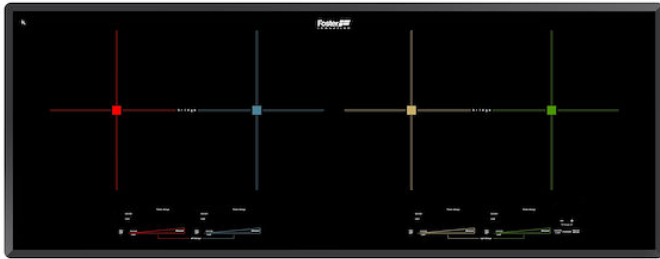

Milano Induction Cooktop 4 Plate inLine

Induction Cooktops

Code: 7334 945

Black ceramic glass

Bevelled edge

9 settings plus powerboost

4 slider commands

DETAILS

Coloring Black

Material Ceramic glass

Series Foster Milano

Dimensions 36" x 14"

Edge/Installation Type Bevelled Edge - for flush-mount or over-mount installation

Heating element Four zones

Cut out 34 ¹¹/₁₆" x 13 ⁹/₁₆"

TECHNICAL DATA

RECOMMENDED PAIRINGS

Sink Leonardo 33" x 20" – U/M
1014 660