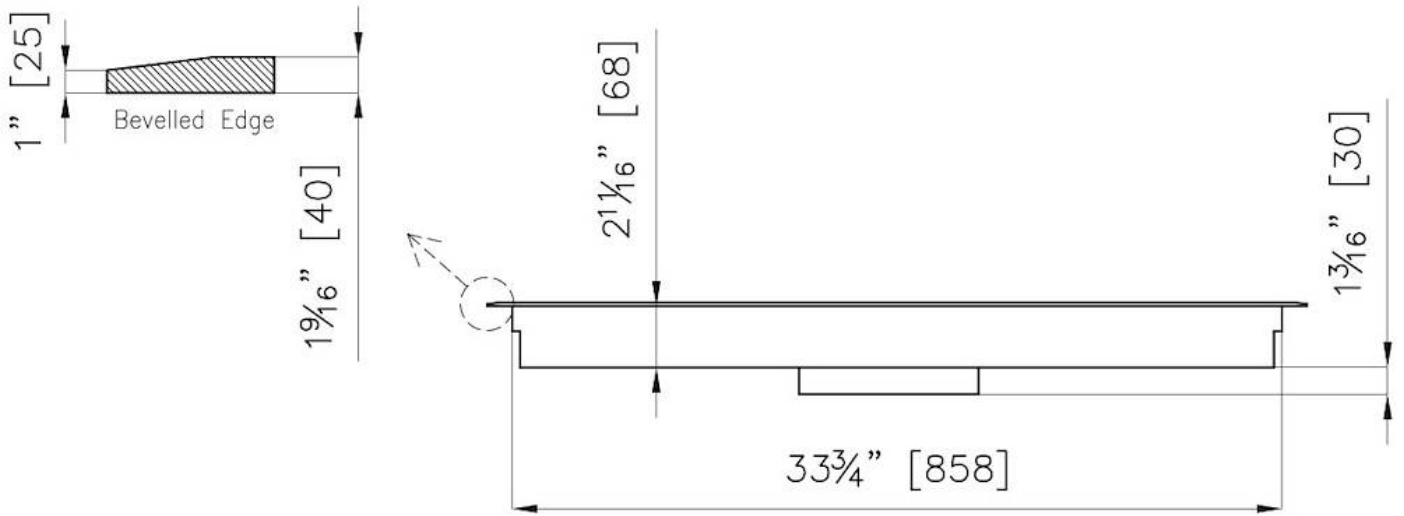

Coloring Black

Material Ceramic glass

Series Foster Milano

Dimensions 36" x 14"

Edge/Installation Type Bevelled Edge - for flush-mount or over-mount installation

Heating element Four zones

Cut out 34 ¹¹/₁₆" x 13 ⁹/₁₆"

Centre-right 7x8" - 1,900 / 2,200 W (3,400 / 3,900 Booster)

Right 7x8" - 1,900 / 2,200 W (3,400 / 3,900 Booster)

Power settings 9 power settings per zone + Powerboost

Safety Safety equipment

Type Induction Hob

TECHNICAL DATA

RECOMMENDED PAIRINGS

Sink Leonardo 33" x 20" – U/M
1014 660