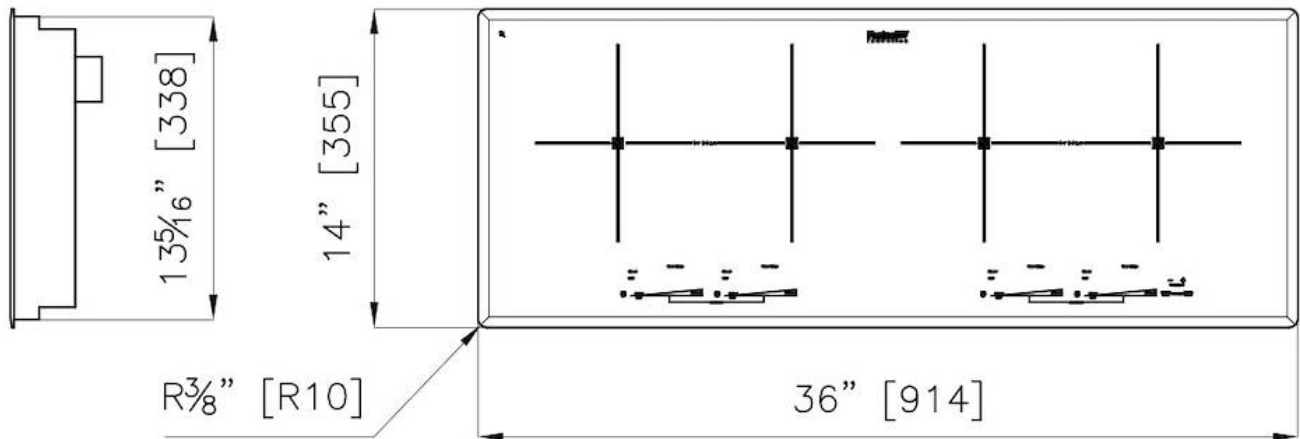

Coloring Black

Material Ceramic glass

Series Foster Milano

Dimensions 36" x 14"

Edge/Installation Type Bevelled Edge - for flush-mount or over-mount installation

Heating element Four zones

Cut out 34 ¹¹/₁₆" x 13 ⁹/₁₆"

Centre-right 7x8" - 1,900 / 2,200 W (3,400 / 3,900 Booster)

Right 7x8" - 1,900 / 2,200 W (3,400 / 3,900 Booster)

Power settings 9 power settings per zone + Powerboost

Safety Safety equipment

Type Induction Hob

TECHNICAL DATA

RECOMMENDED PAIRINGS

Sink Leonardo 33" x 20" – U/M
1014 660