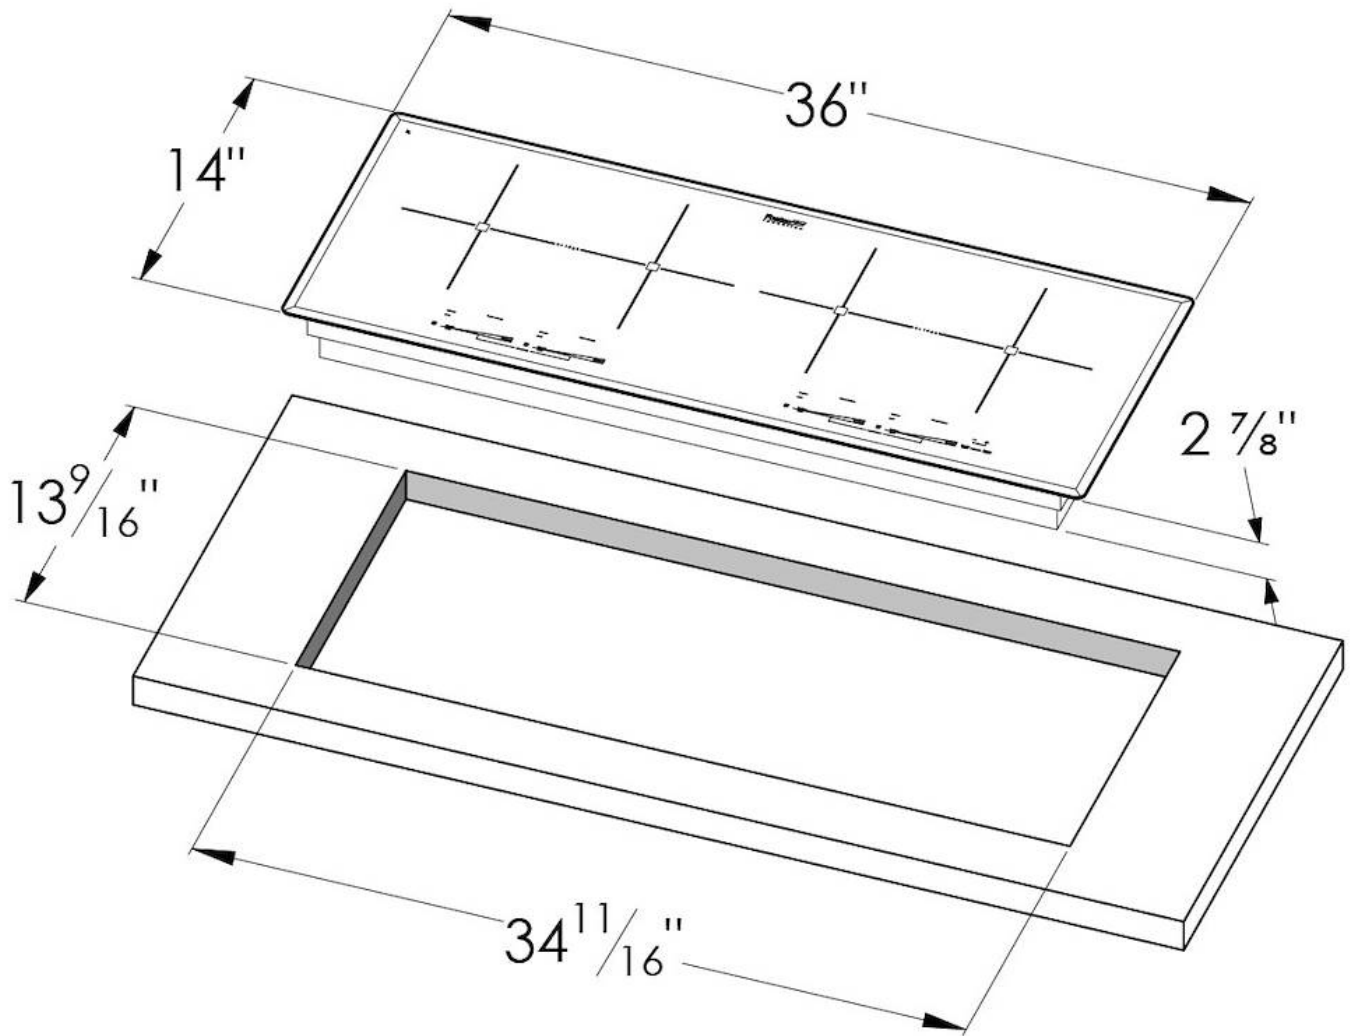

Coloring Black

Material Ceramic glass

Series Foster Milano

Dimensions 36" x 14"

Edge/Installation Type Bevelled Edge - for flush-mount or over-mount installation

Heating element Four zones

Cut out 34 ¹¹/₁₆" x 13 ⁹/₁₆"

Centre-right 7x8" - 1,900 / 2,200 W (3,400 / 3,900 Booster)

Right 7x8" - 1,900 / 2,200 W (3,400 / 3,900 Booster)

Power settings 9 power settings per zone + Powerboost

Safety Safety equipment

Type Induction Hob

TECHNICAL DATA

RECOMMENDED PAIRINGS

Sink Leonardo 33" x 20" – U/M
1014 660